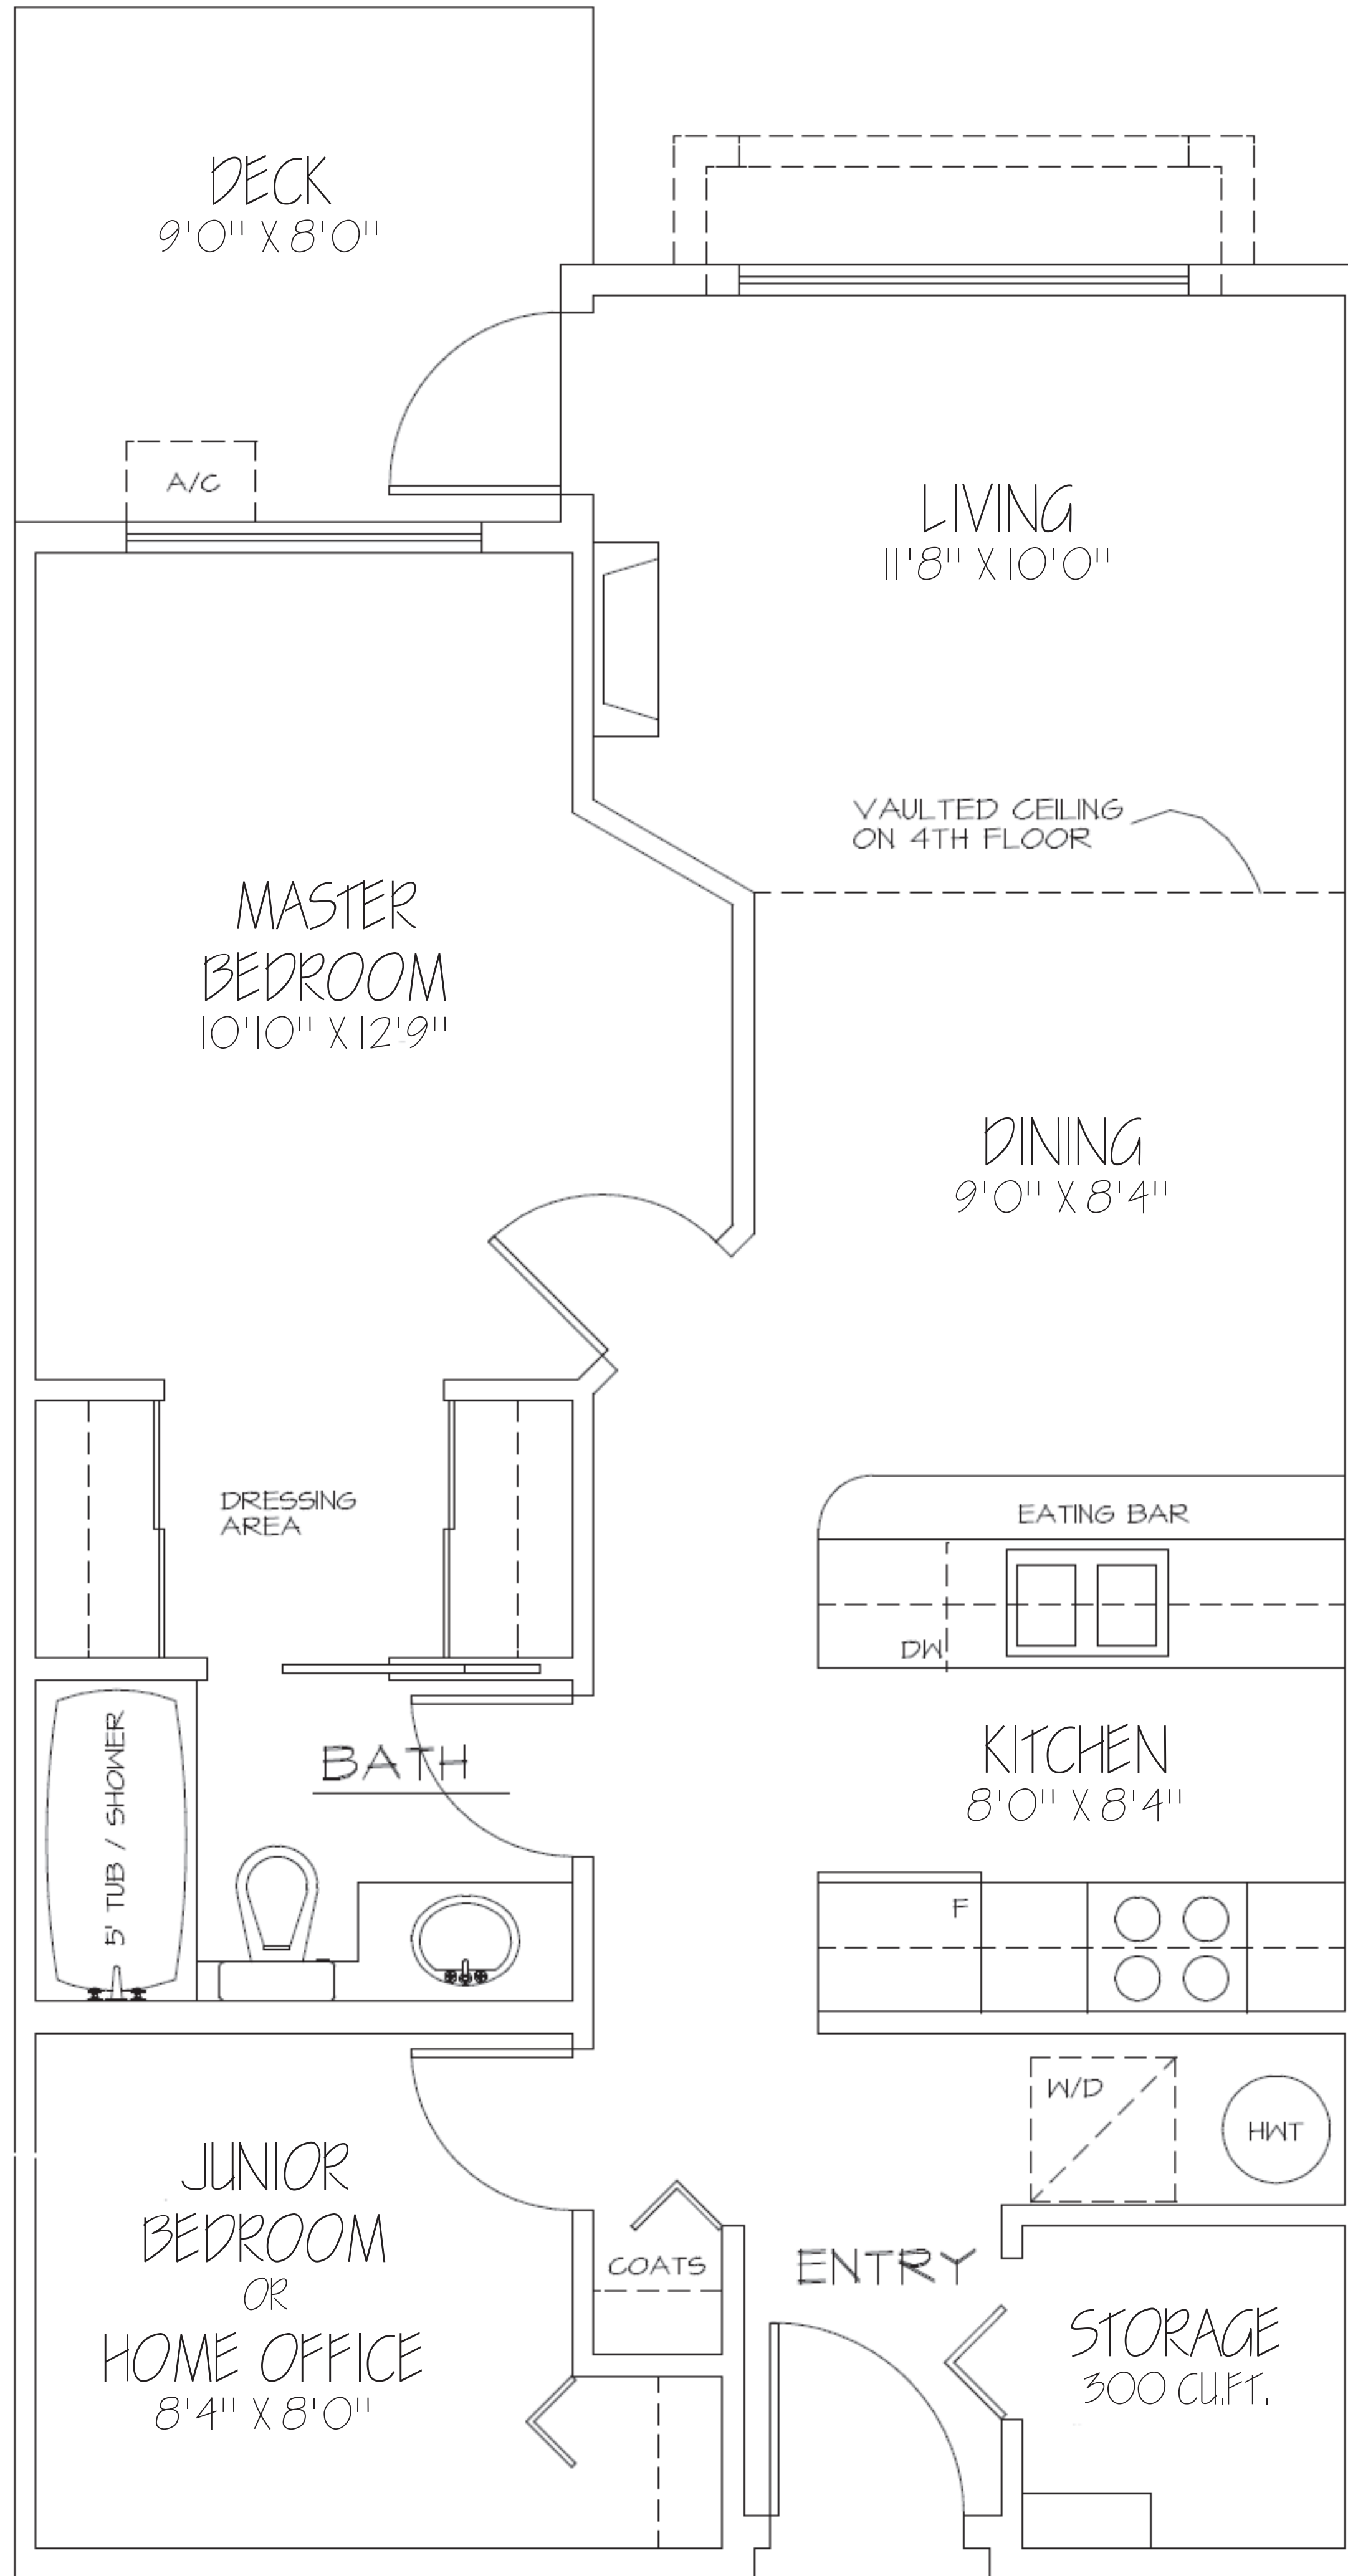

PADDINGTON STATION

SUITE TYPE B

MASTER BEDROOM WITH JUNIOR BEDROOM

1ST FLOOR - 715 SQ.FT.
 BAY WINDOW - 725 SQ.FT.
 BOX WINDOW - 730 SQ.FT.

LOCATED IN BUILDINGS ONE & TWO

The developer reserves the right to make modifications and/or changes to the specifications. Square footages and room sizes are based on architectural drawings and actual measurements may vary. E.&O.E.