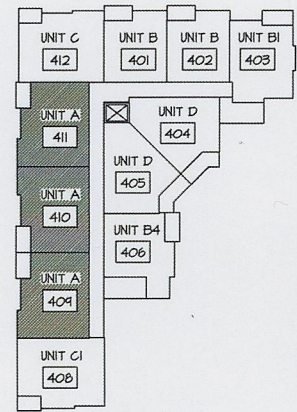

WILLOW GRAND

UNIT TYPE A

2 BEDROOMS 925 sq. ft

SUITE NUMBER:

109, 110, 111, 209, 210, 211, 309, 310, 311, 409, 410, 411

GROUND LEVEL

LEVEL 2

LEVEL 3

LEVEL 4

DEVELOPER RESERVES THE RIGHT TO MAKE MINOR MODIFICATIONS SHOULD THEY BE NECESSARY
ROOM SIZES MAY VARY