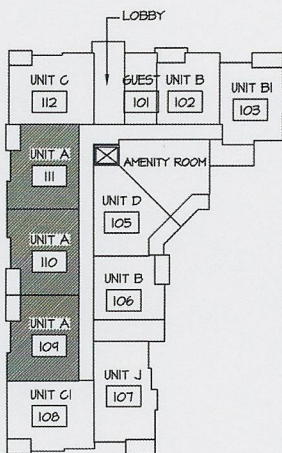

WILLOW GRAND

UNIT TYPE A

2 BEDROOMS 925 sq. ft

SUITE NUMBER:

109, 110, 111, 209, 210, 211, 309, 310, 311, 409, 410, 411

GROUND LEVEL

LEVEL 2

LEVEL 3

LEVEL 4

DEVELOPER RESERVES THE RIGHT TO MAKE MINOR MODIFICATIONS SHOULD THEY BE NECESSARY
ROOM SIZES MAY VARY