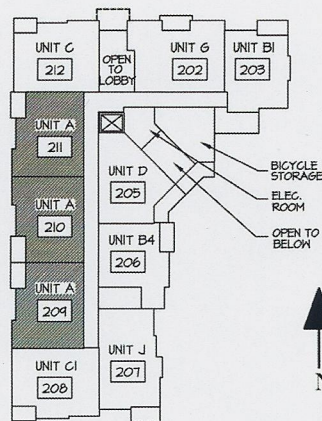

WILLOW GRAND

UNIT TYPE A

2 BEDROOMS 925 sq. ft

SUITE NUMBER:

109, 110, 111, 209, 210, 211, 309, 310, 311, 409, 410, 411

GROUND LEVEL

LEVEL 2

LEVEL 3

LEVEL 4

DEVELOPER RESERVES THE RIGHT TO MAKE MINOR MODIFICATIONS SHOULD THEY BE NECESSARY
ROOM SIZES MAY VARY