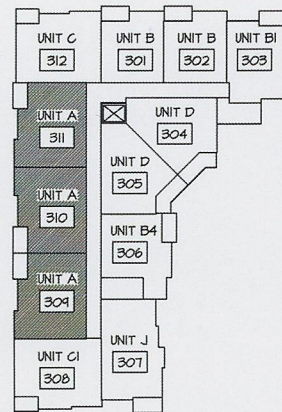

WILLOW GRAND

UNIT TYPE A

2 BEDROOMS 925 sq. ft

SUITE NUMBER:

109, 110, 111, 209, 210, 211, 309, 310, 311, 409, 410, 411

GROUND LEVEL

LEVEL 2

LEVEL 3

LEVEL 4

DEVELOPER RESERVES THE RIGHT TO MAKE MINOR MODIFICATIONS SHOULD THEY BE NECESSARY
ROOM SIZES MAY VARY