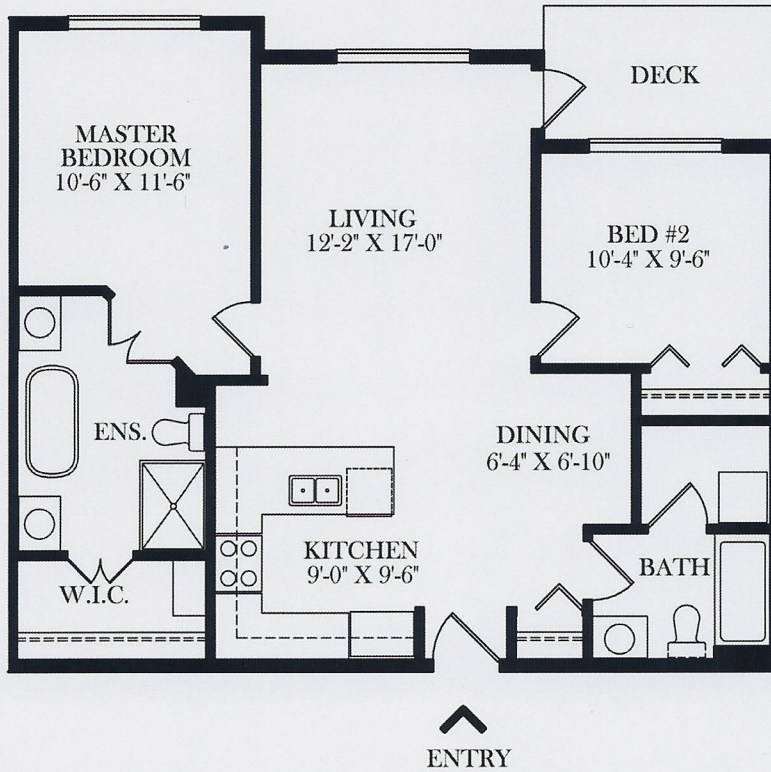

WILLOW GRAND

UNIT TYPE A

2 BEDROOMS 925 sq. ft

SUITE NUMBER:

109, 110, 111, 209, 210, 211, 309, 310, 311, 409, 410, 411

GROUND LEVEL

LEVEL 2

LEVEL 3

LEVEL 4

DEVELOPER RESERVES THE RIGHT TO MAKE MINOR MODIFICATIONS SHOULD THEY BE NECESSARY
ROOM SIZES MAY VARY