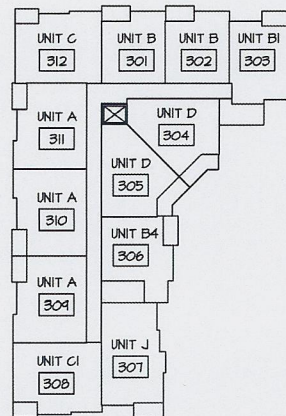

## UNIT TYPE G

2 BEDROOMS 1,038 sq. ft

SUITE NUMBER:  
202

6

GROUND LEVEL

LEVEL 2

LEVEL 3

LEVEL 4