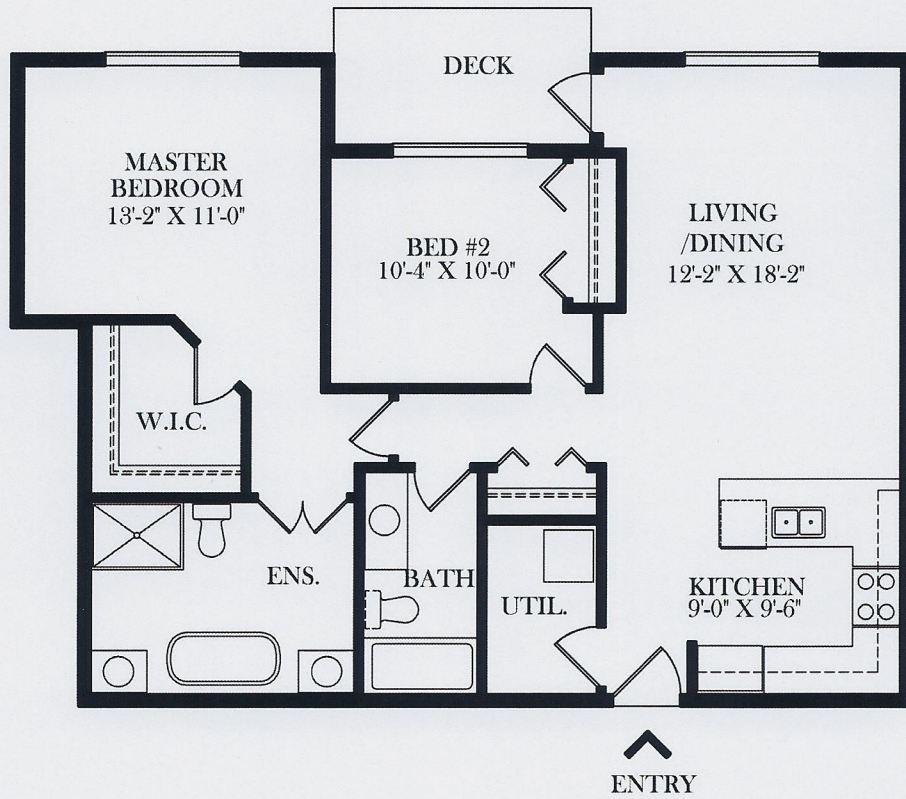

# WILLOW GRAND

## UNIT TYPE G

2 BEDROOMS 1,038 sq. ft

SUITE NUMBER:  
202

6

GROUND LEVEL

LEVEL 2

LEVEL 3

LEVEL 4

DEVELOPER RESERVES THE RIGHT TO MAKE MINOR MODIFICATIONS SHOULD THEY BE NECESSARY  
ROOM SIZES MAY VARY