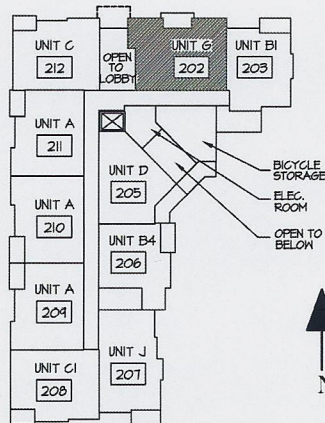

## UNIT TYPE G

2 BEDROOMS 1,038 sq. ft

SUITE NUMBER:  
202

6

GROUND LEVEL

LEVEL 2

LEVEL 3

LEVEL 4