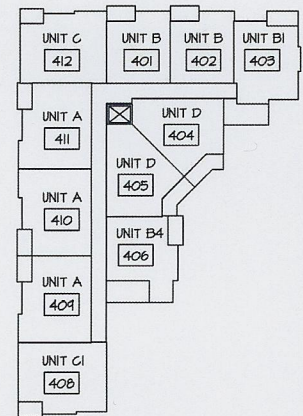

## UNIT TYPE G

2 BEDROOMS 1,038 sq. ft

SUITE NUMBER:  
202

6

GROUND LEVEL

LEVEL 2

LEVEL 3

LEVEL 4