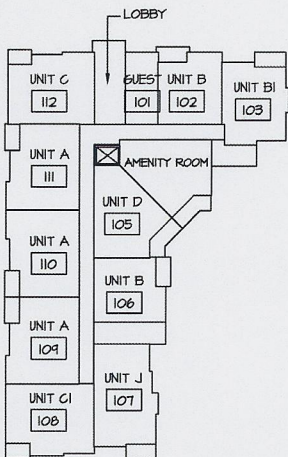

## UNIT TYPE G

2 BEDROOMS 1,038 sq. ft

SUITE NUMBER:  
202

6

GROUND LEVEL

LEVEL 2

LEVEL 3

LEVEL 4