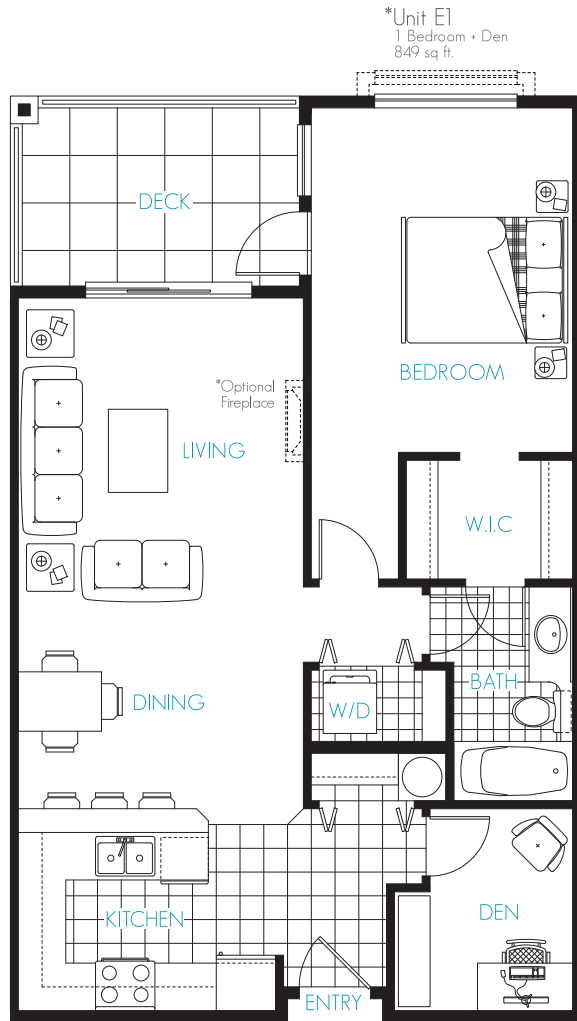

UNIT E

1 Bedroom + Den
840 sq ft.

Experience Life from the Top